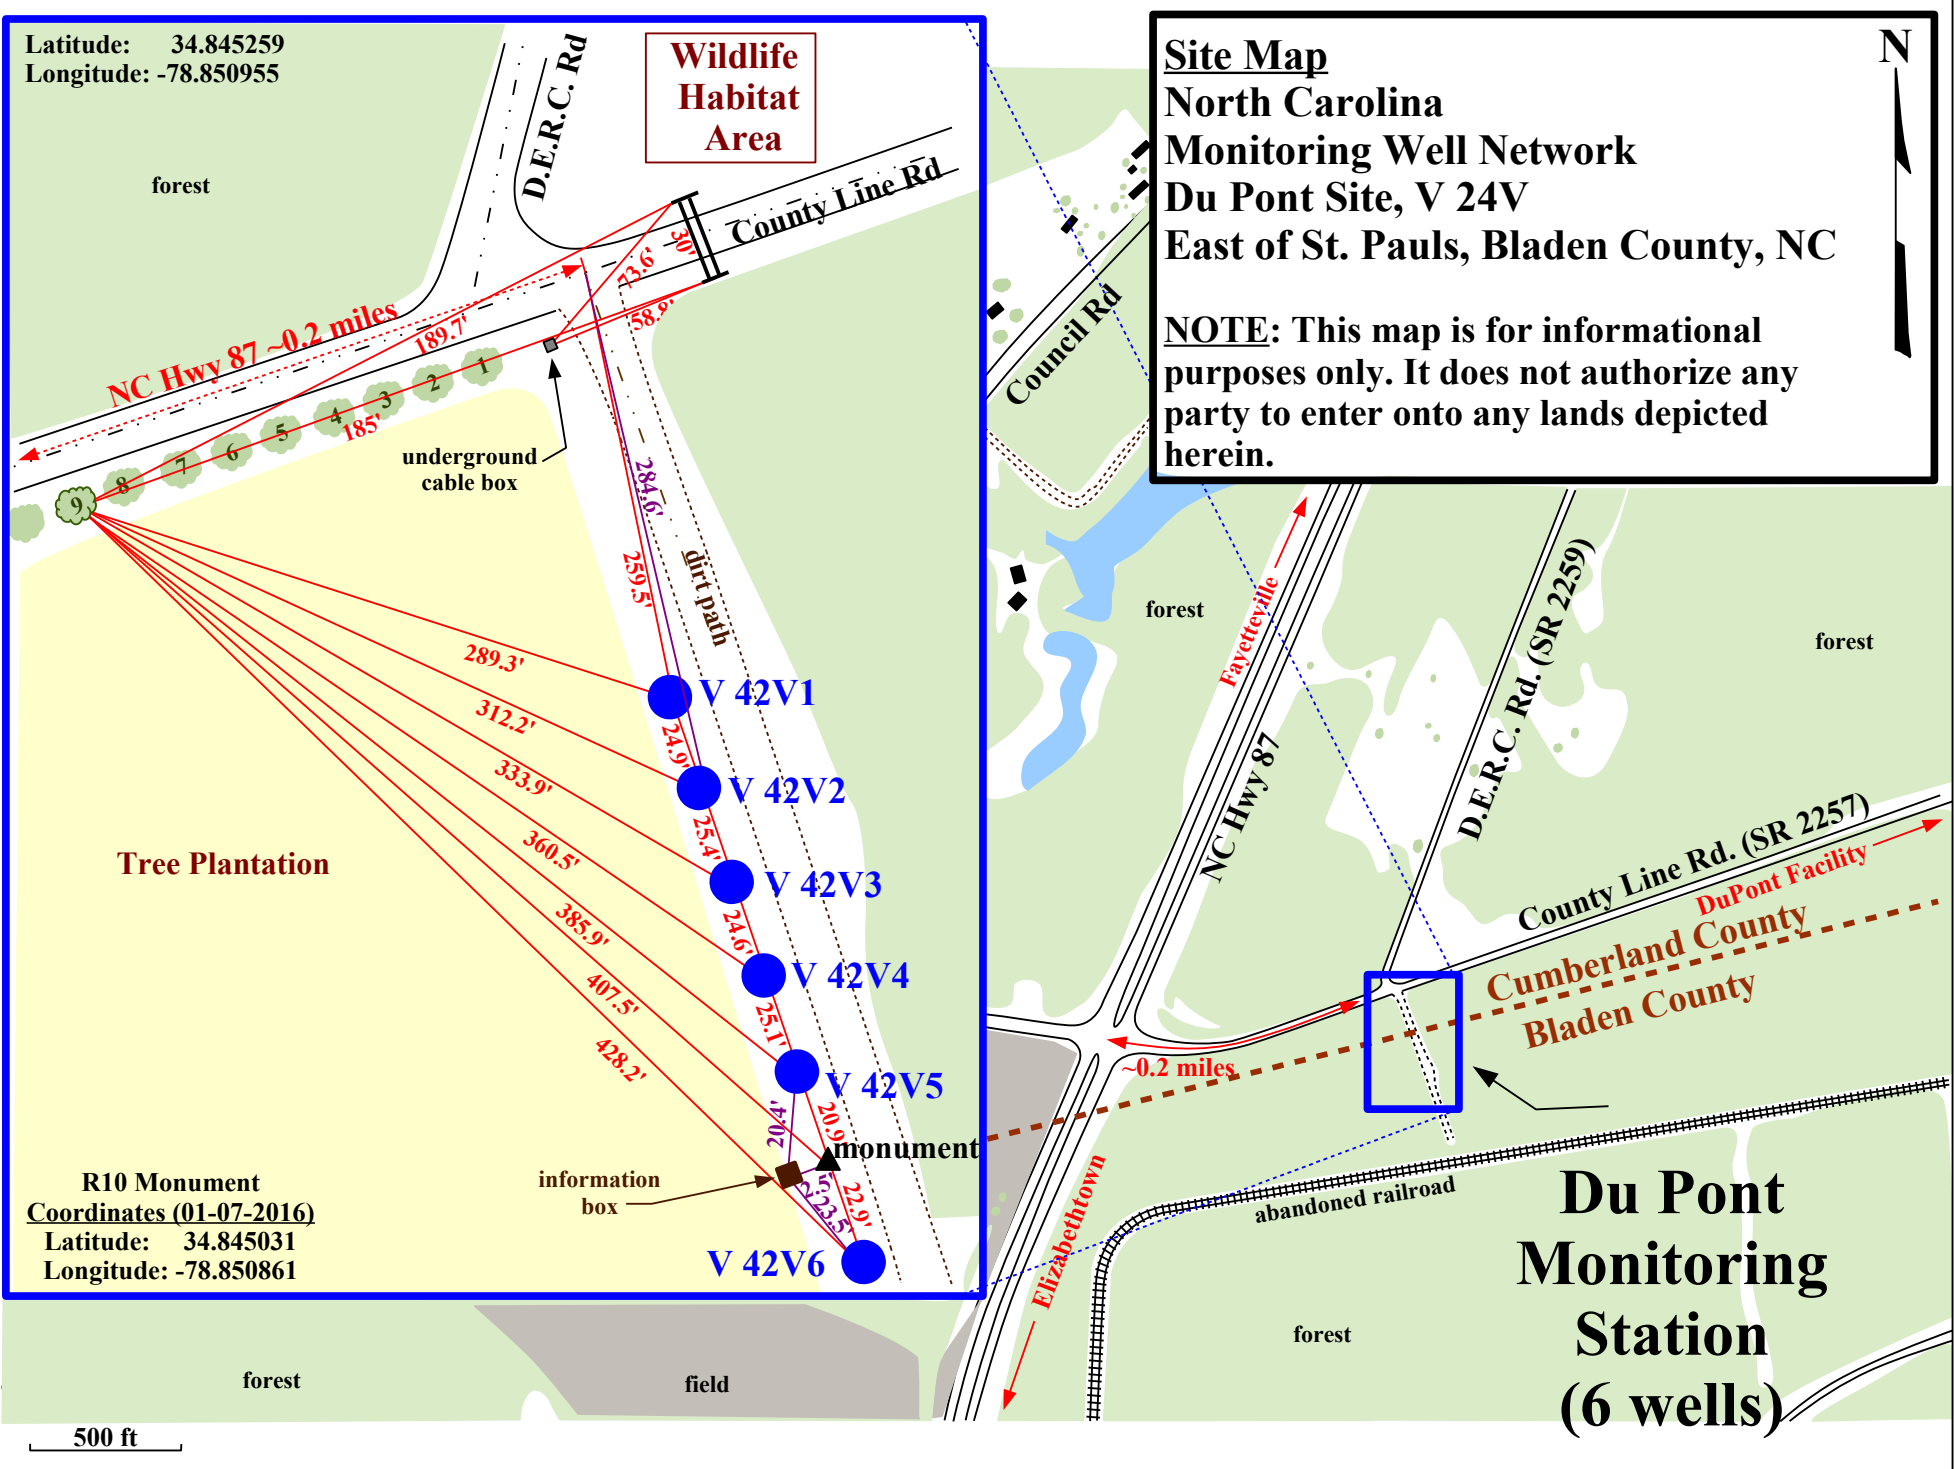

Latitude: 34.845259
Longitude: -78.850955

**Wildlife
Habitat
Area**

Site Map
North Carolina
Monitoring Well Network
Du Pont Site, V 24V
East of St. Pauls, Bladen County, NC

NOTE: This map is for informational purposes only. It does not authorize any party to enter onto any lands depicted herein.

Tree Plantation

**Du Pont
Monitoring
Station
(6 wells)**

**R10 Monument
Coordinates (01-07-2016)**
Latitude: 34.845031
Longitude: -78.850861

500 ft